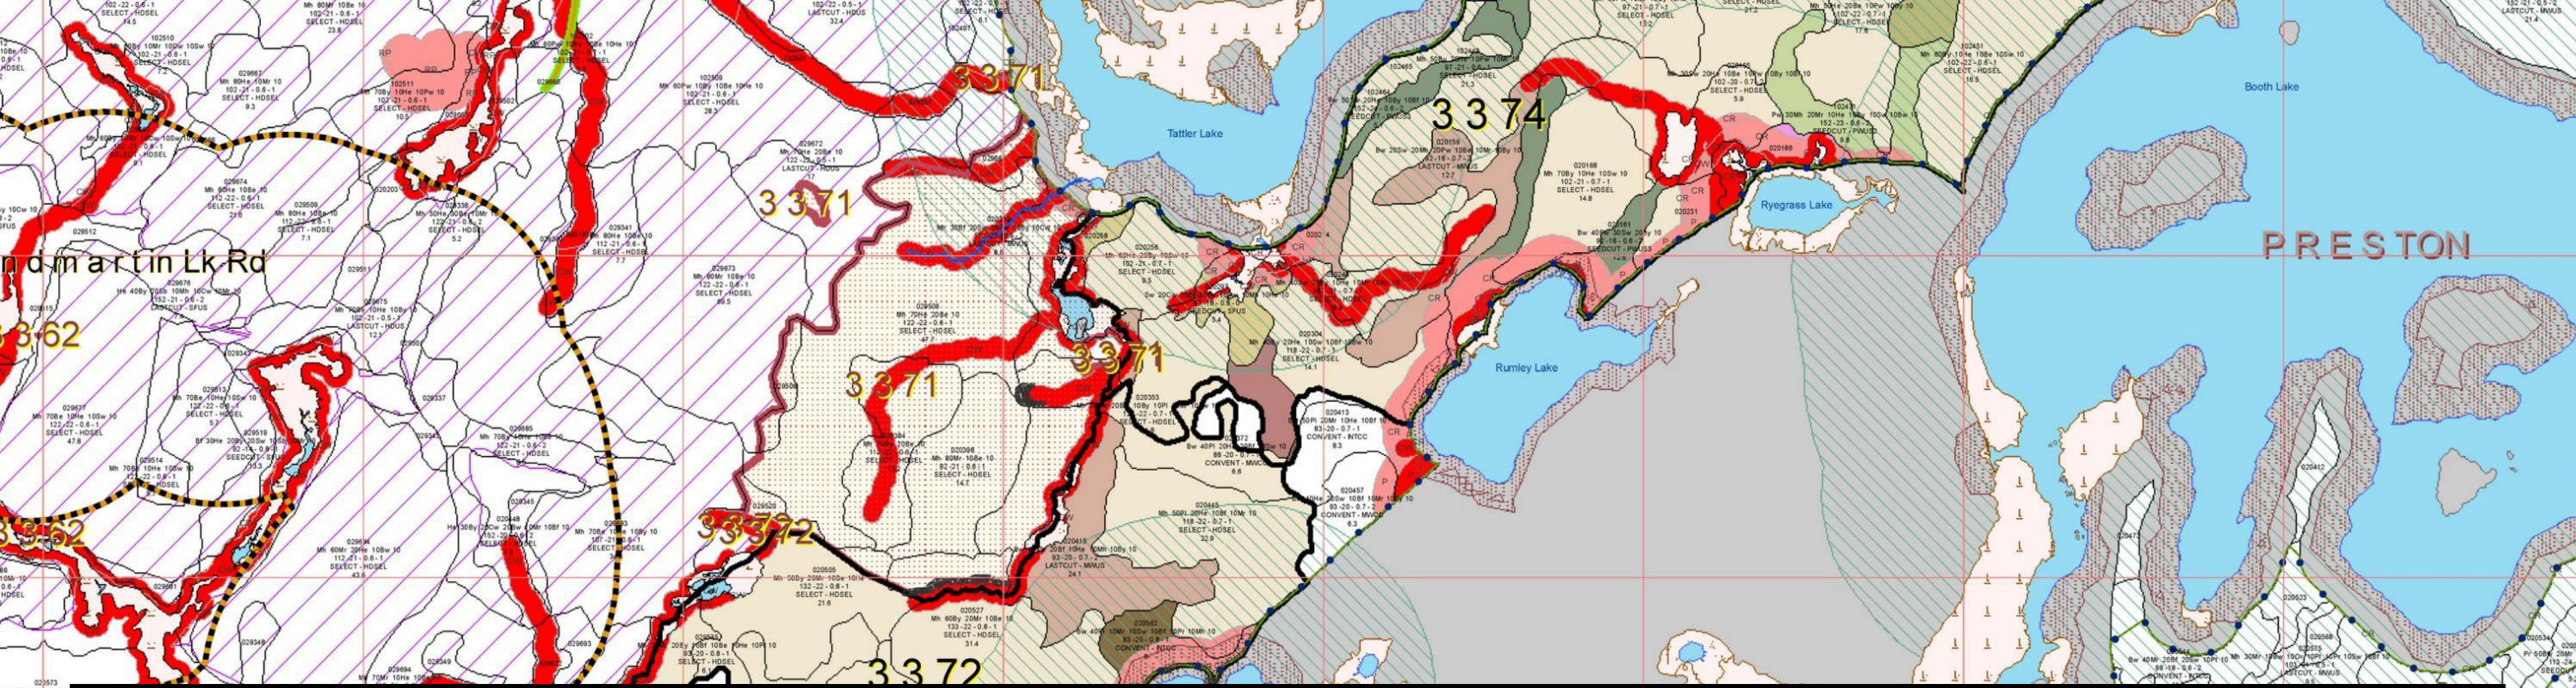

FORESTRY IS NOT ROCKET SCIENCE, IT'S MORE

COMPLICATED