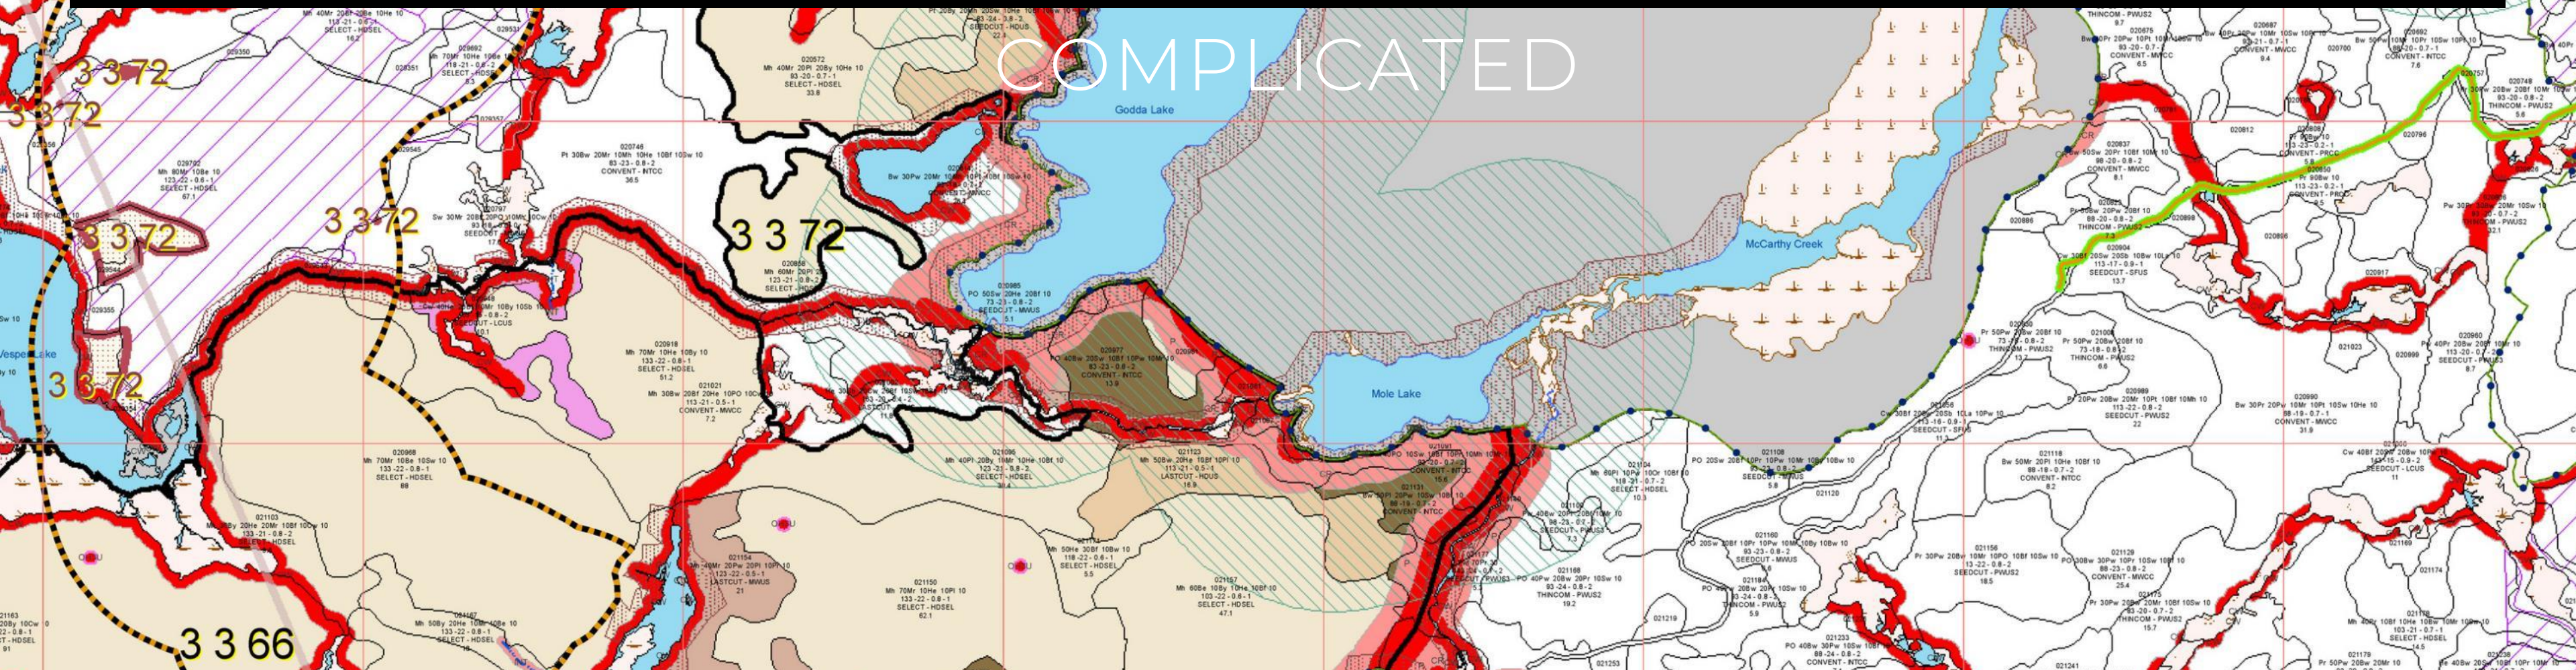

FORESTRY IS NOT ROCKET SCIENCE, IT'S MORE

COMPLICATED